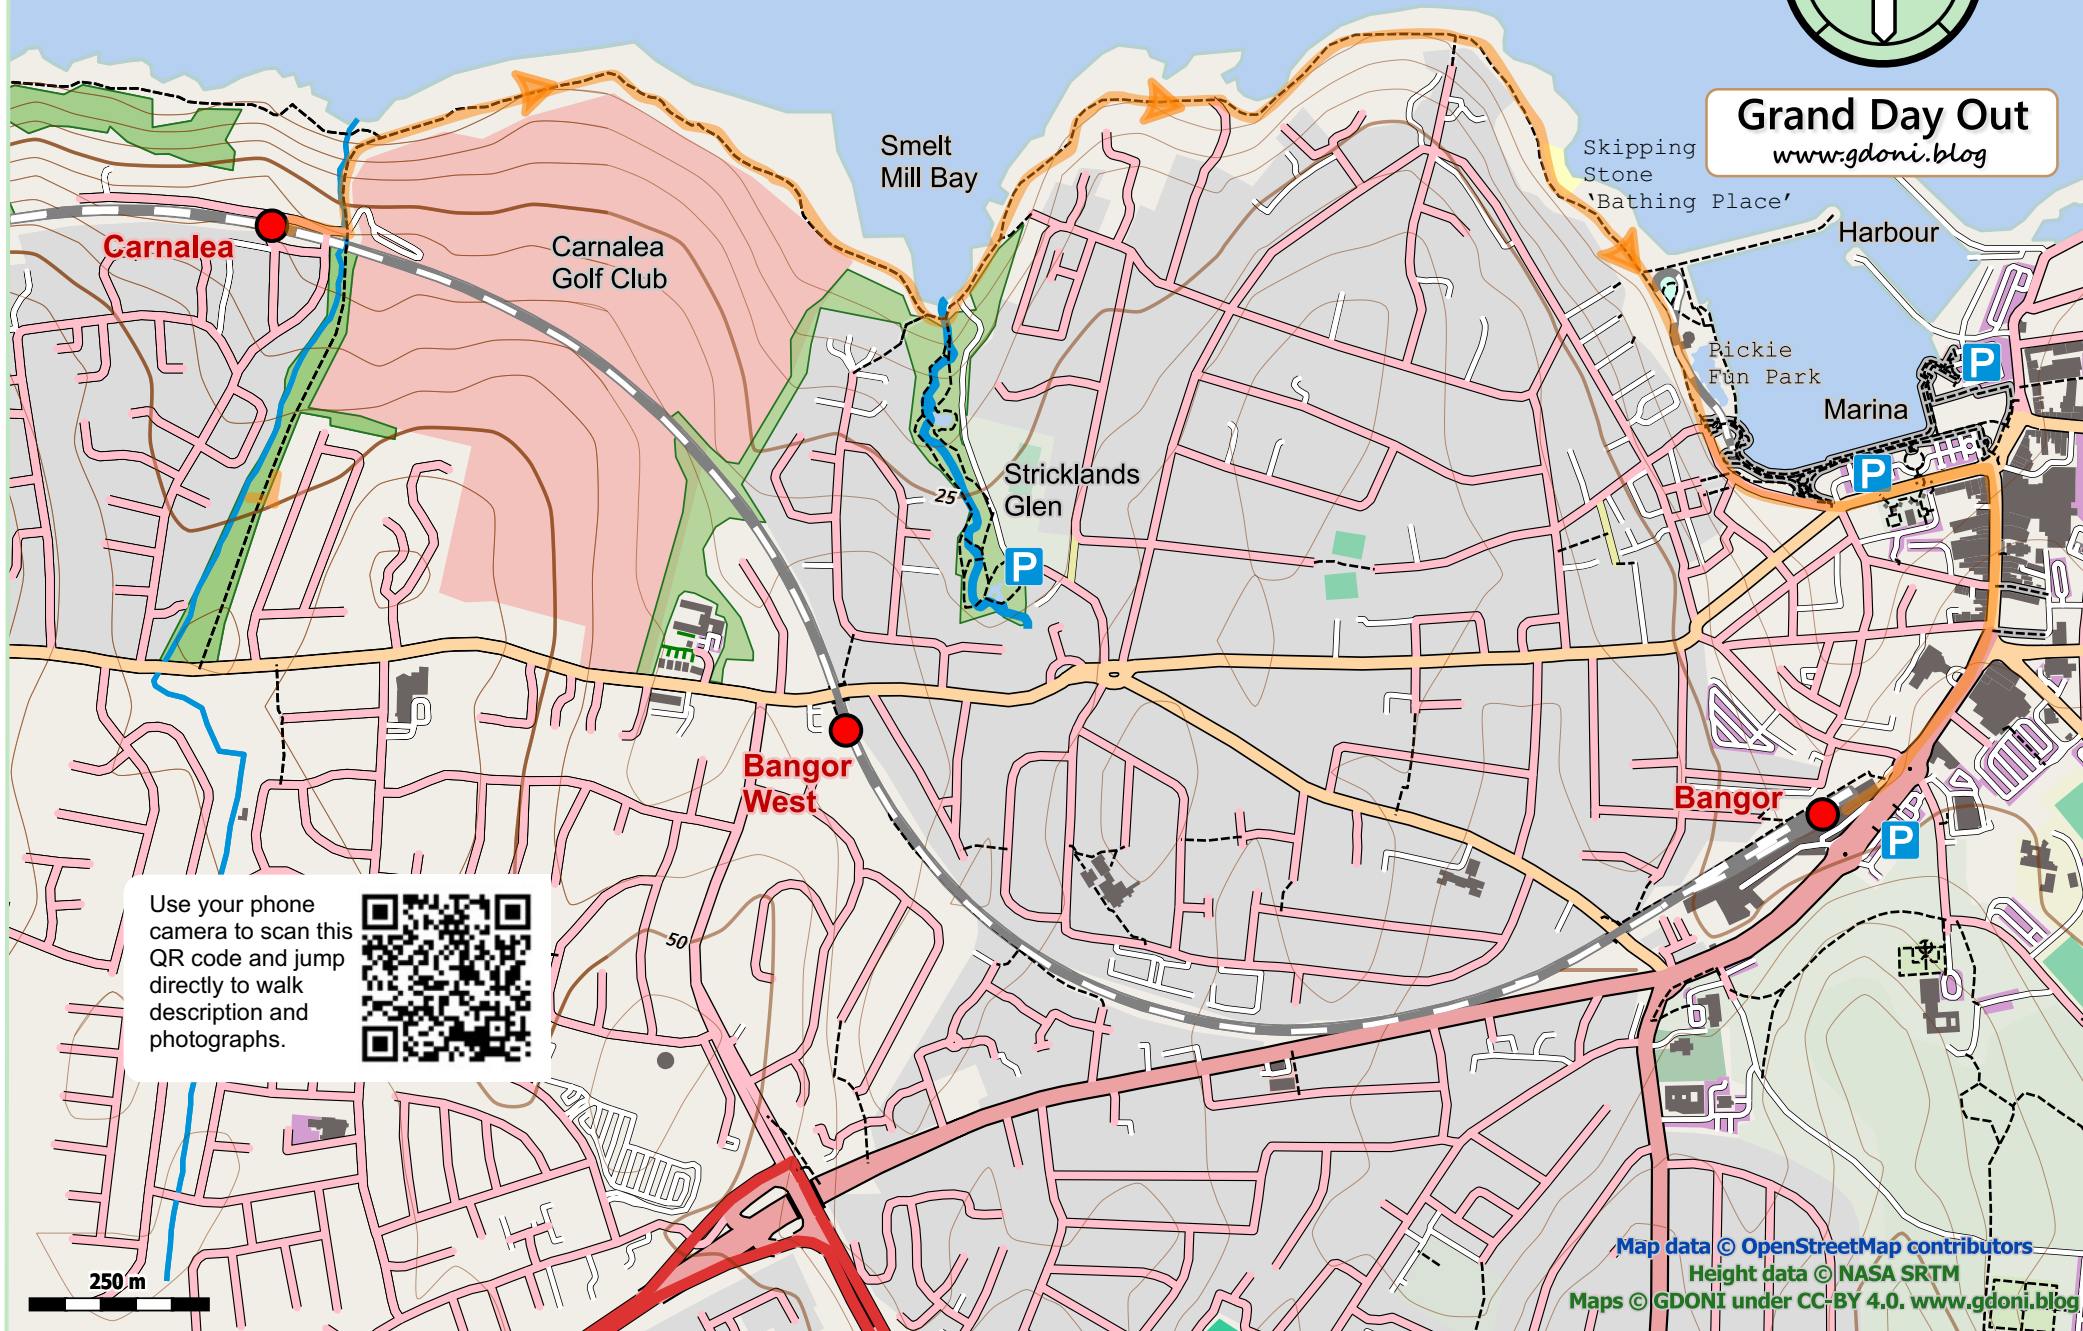

Carnalea Station to Bangor

Grand Day Out
www.gdoni.blog

Use your phone camera to scan this QR code and jump directly to walk description and photographs.

250 m

Map data © OpenStreetMap contributors
Height data © NASA SRTM
Maps © GDONI under CC-BY 4.0. www.gdoni.blog