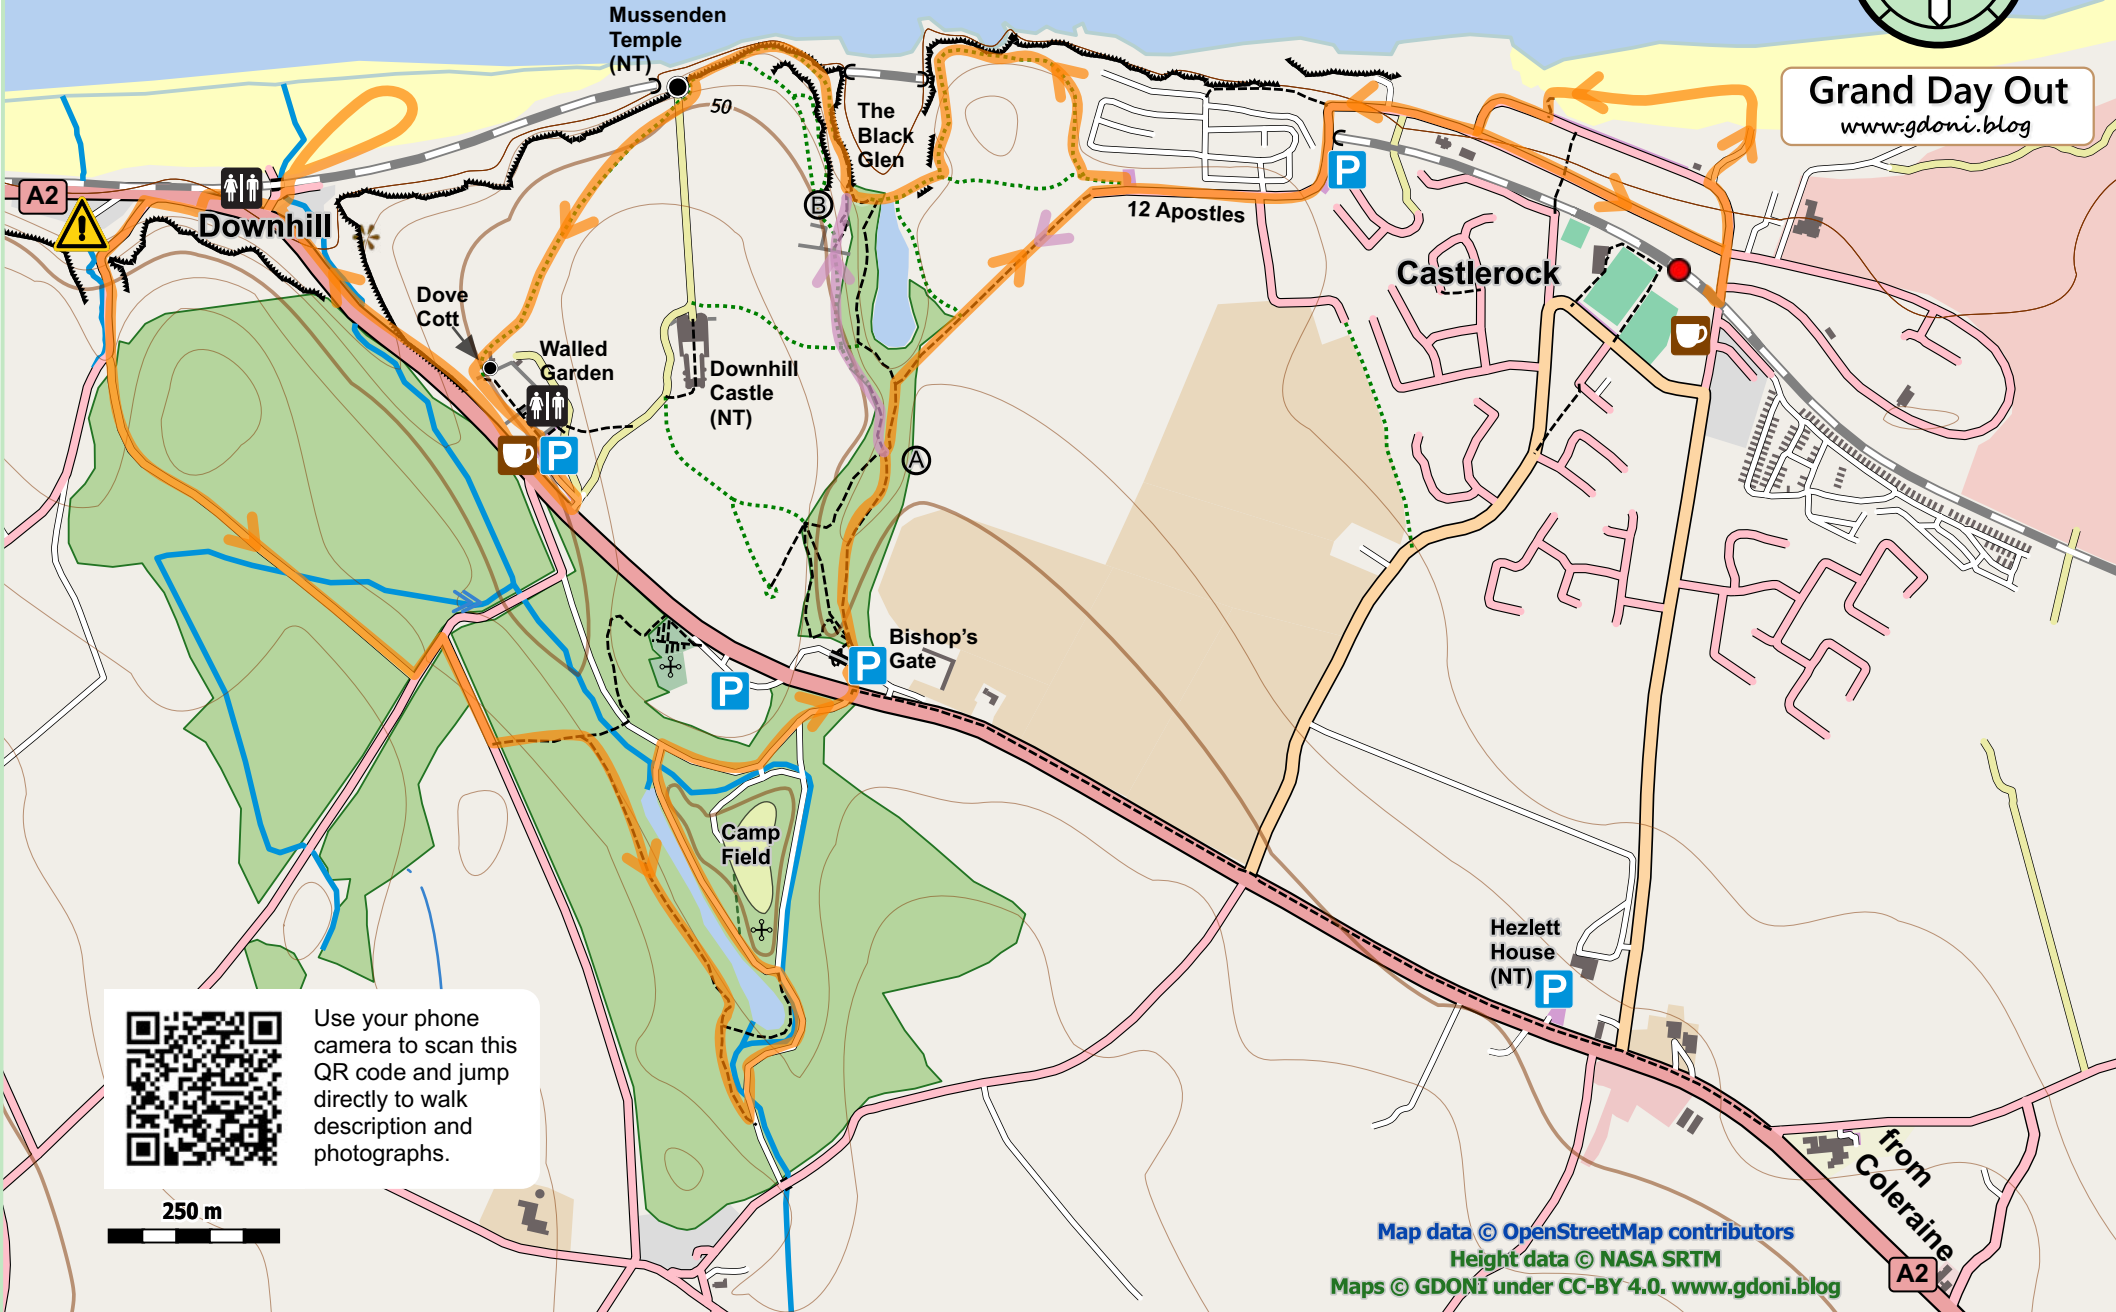

# Castlerock and Downhill

Grand Day Out  
[www.gdoni.blog](http://www.gdoni.blog)

Use your phone camera to scan this QR code and jump directly to walk description and photographs.

Map data © OpenStreetMap contributors  
Height data © NASA SRTM  
Maps © GDONI under CC-BY 4.0. [www.gdoni.blog](http://www.gdoni.blog)