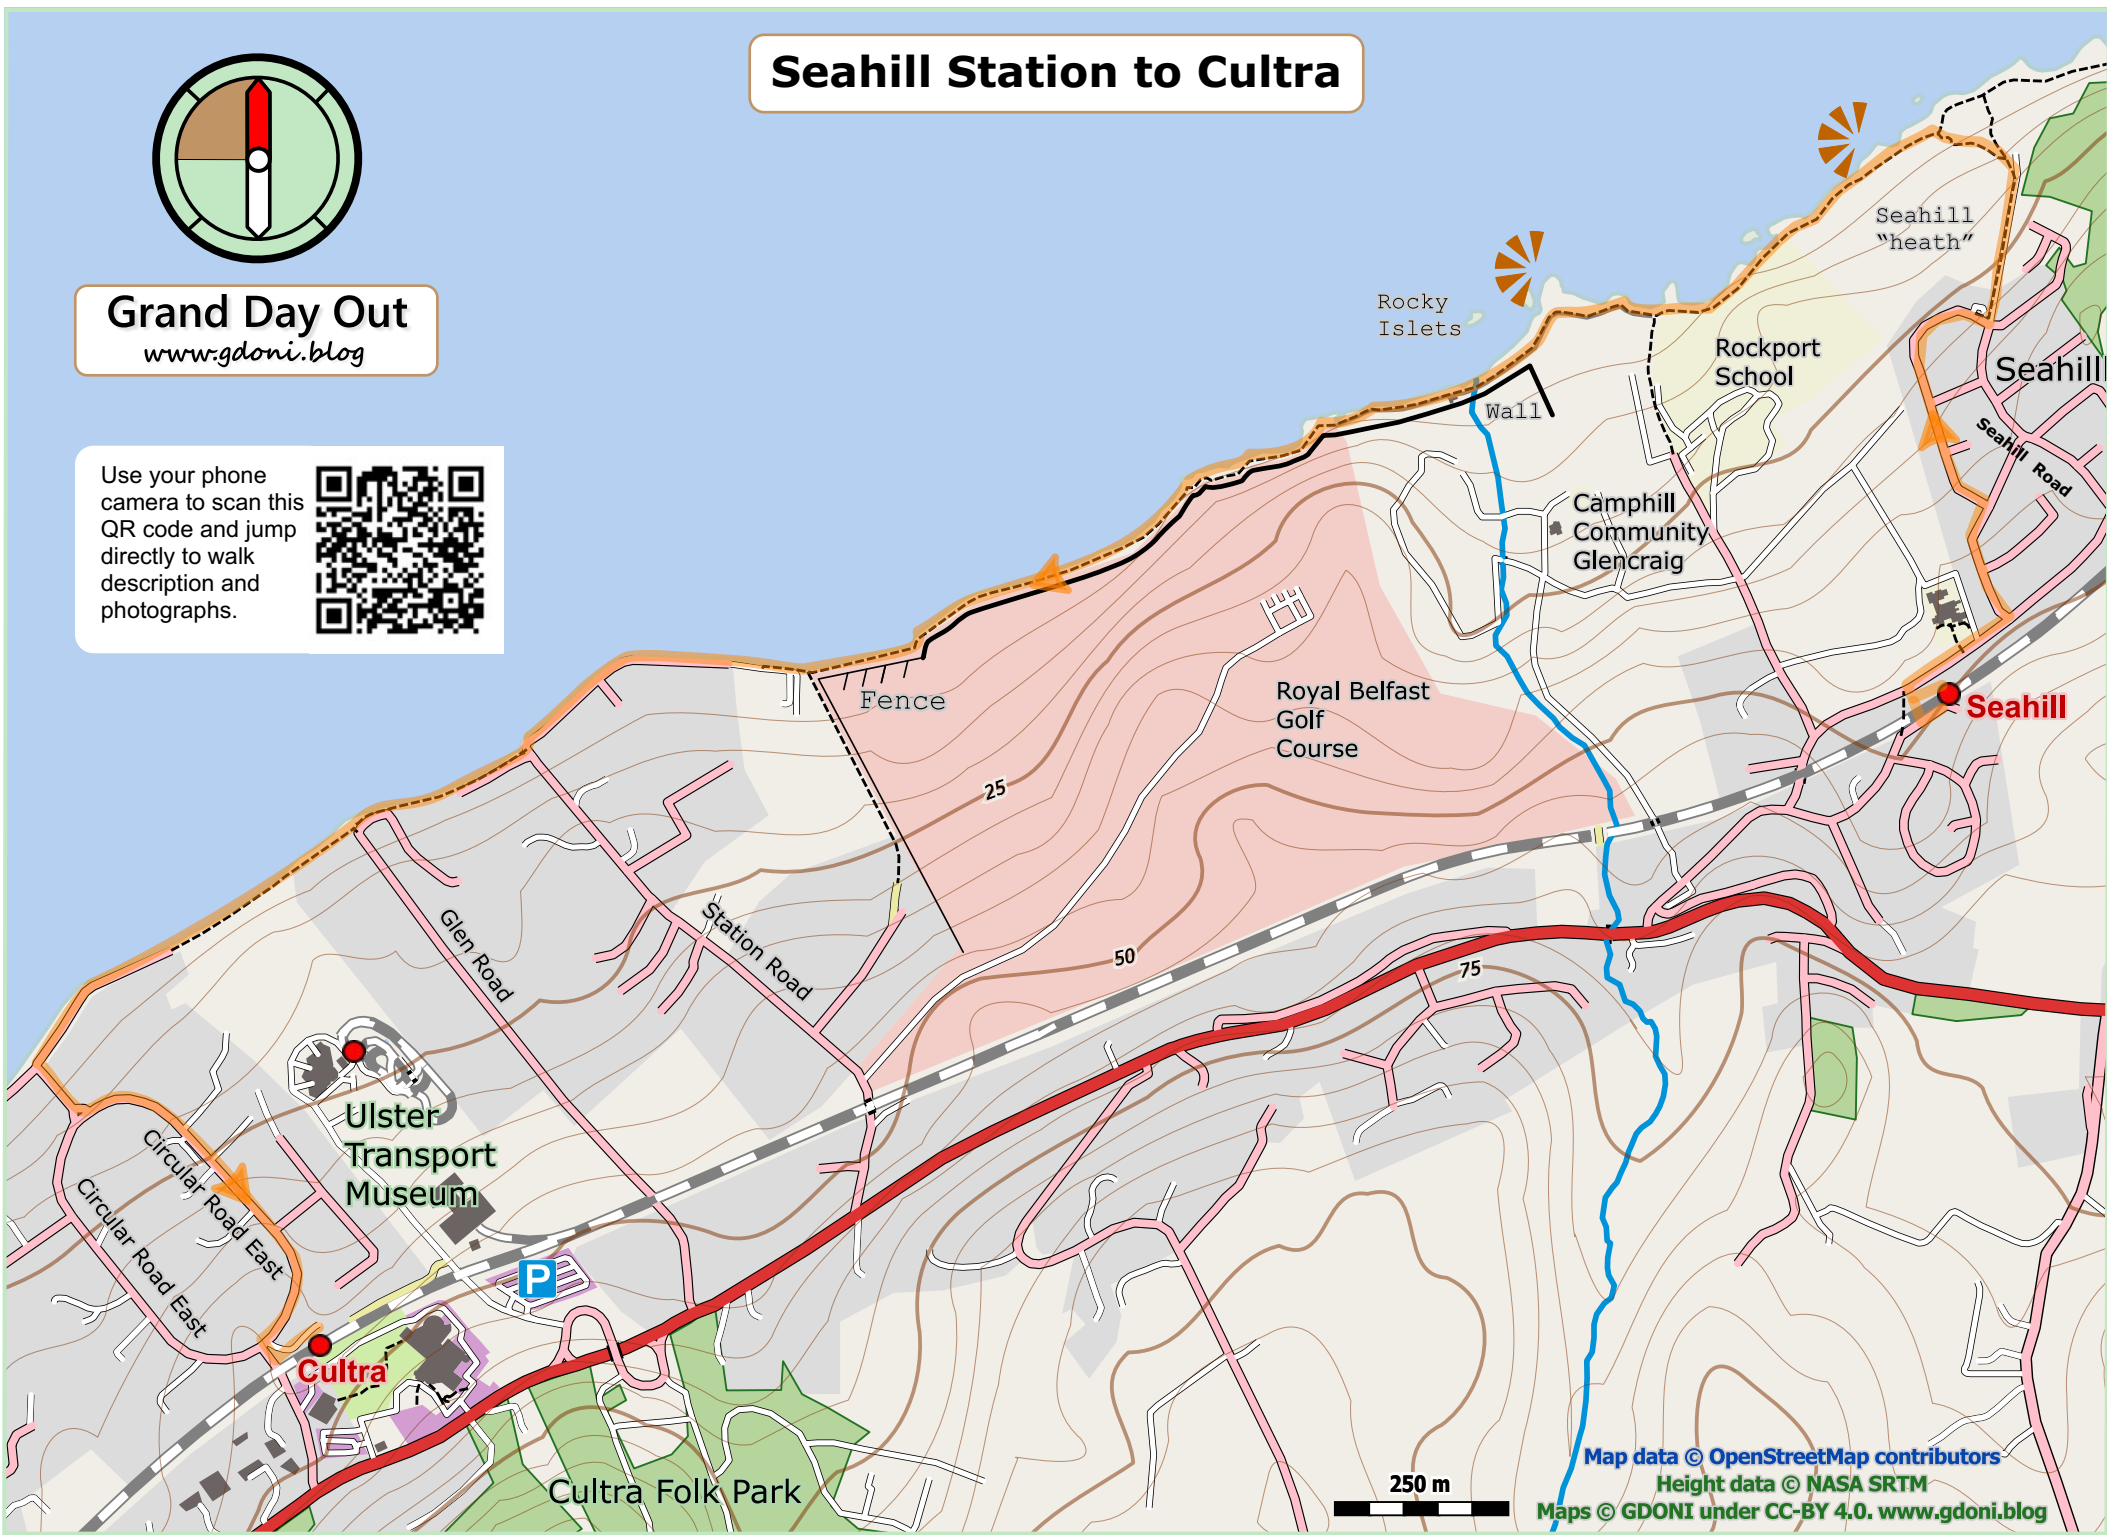

Seahill Station to Cultra

Grand Day Out
www.gdoni.blog

Use your phone camera to scan this QR code and jump directly to walk description and photographs.

Map data © OpenStreetMap contributors
Height data © NASA SRTM
Maps © GDONI under CC-BY 4.0. www.gdoni.blog