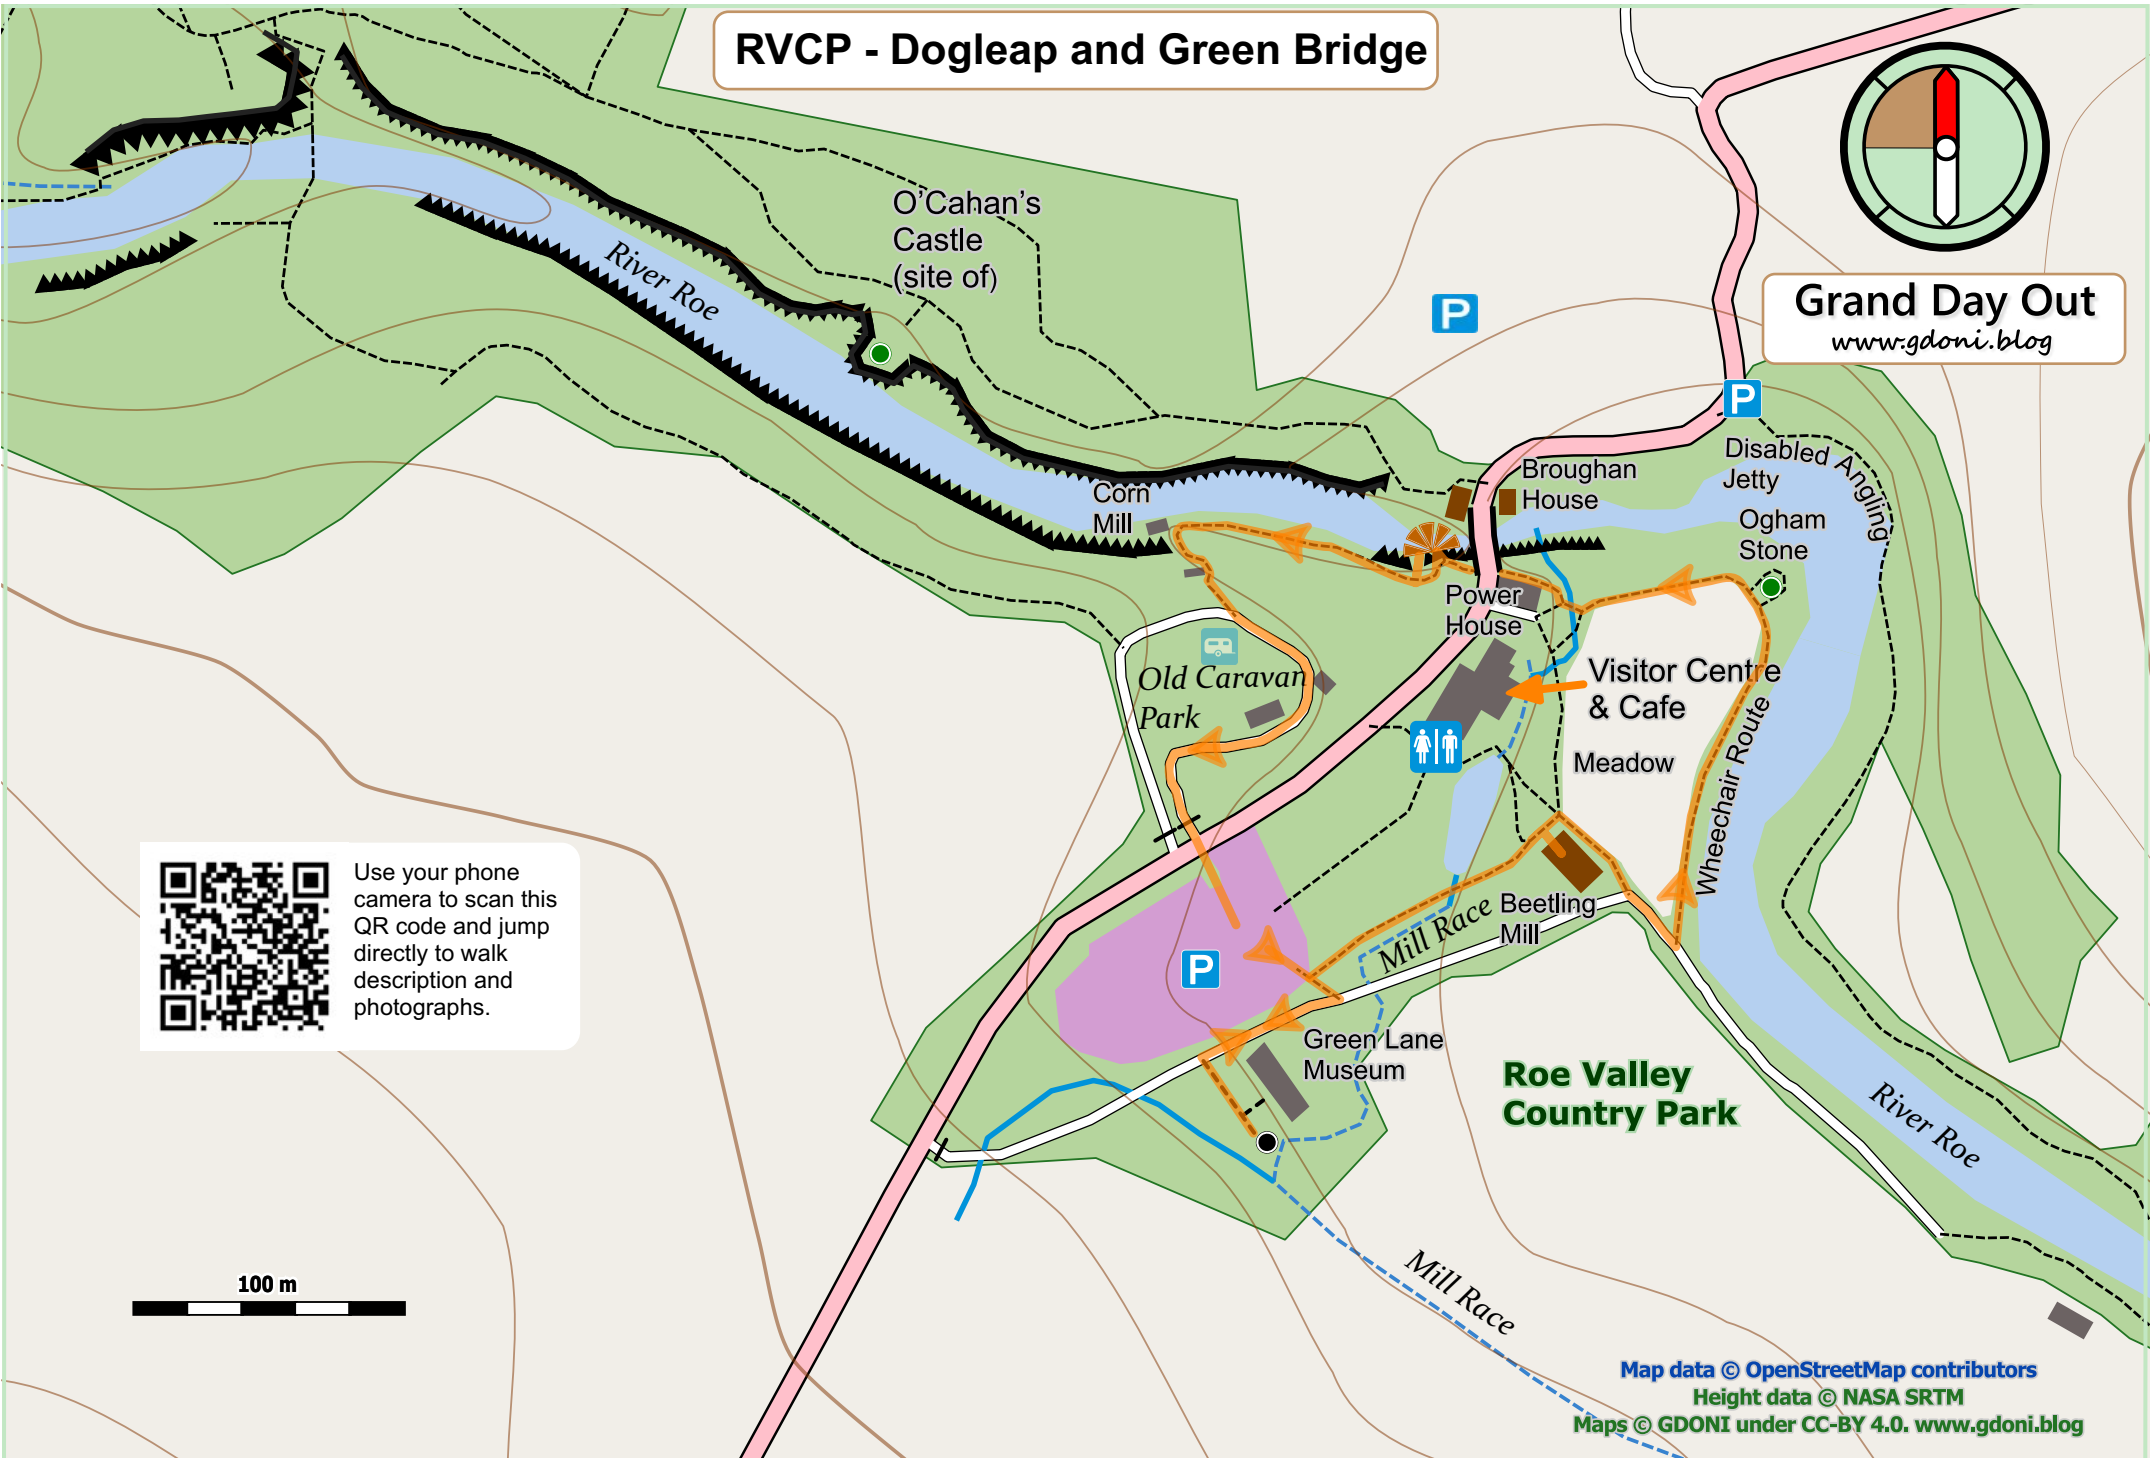

RVCP - Dogleap and Green Bridge

Grand Day Out
www.gdoni.blog

Use your phone camera to scan this QR code and jump directly to walk description and photographs.

Map data © OpenStreetMap contributors
Height data © NASA SRTM
Maps © GDONI under CC-BY 4.0. www.gdoni.blog