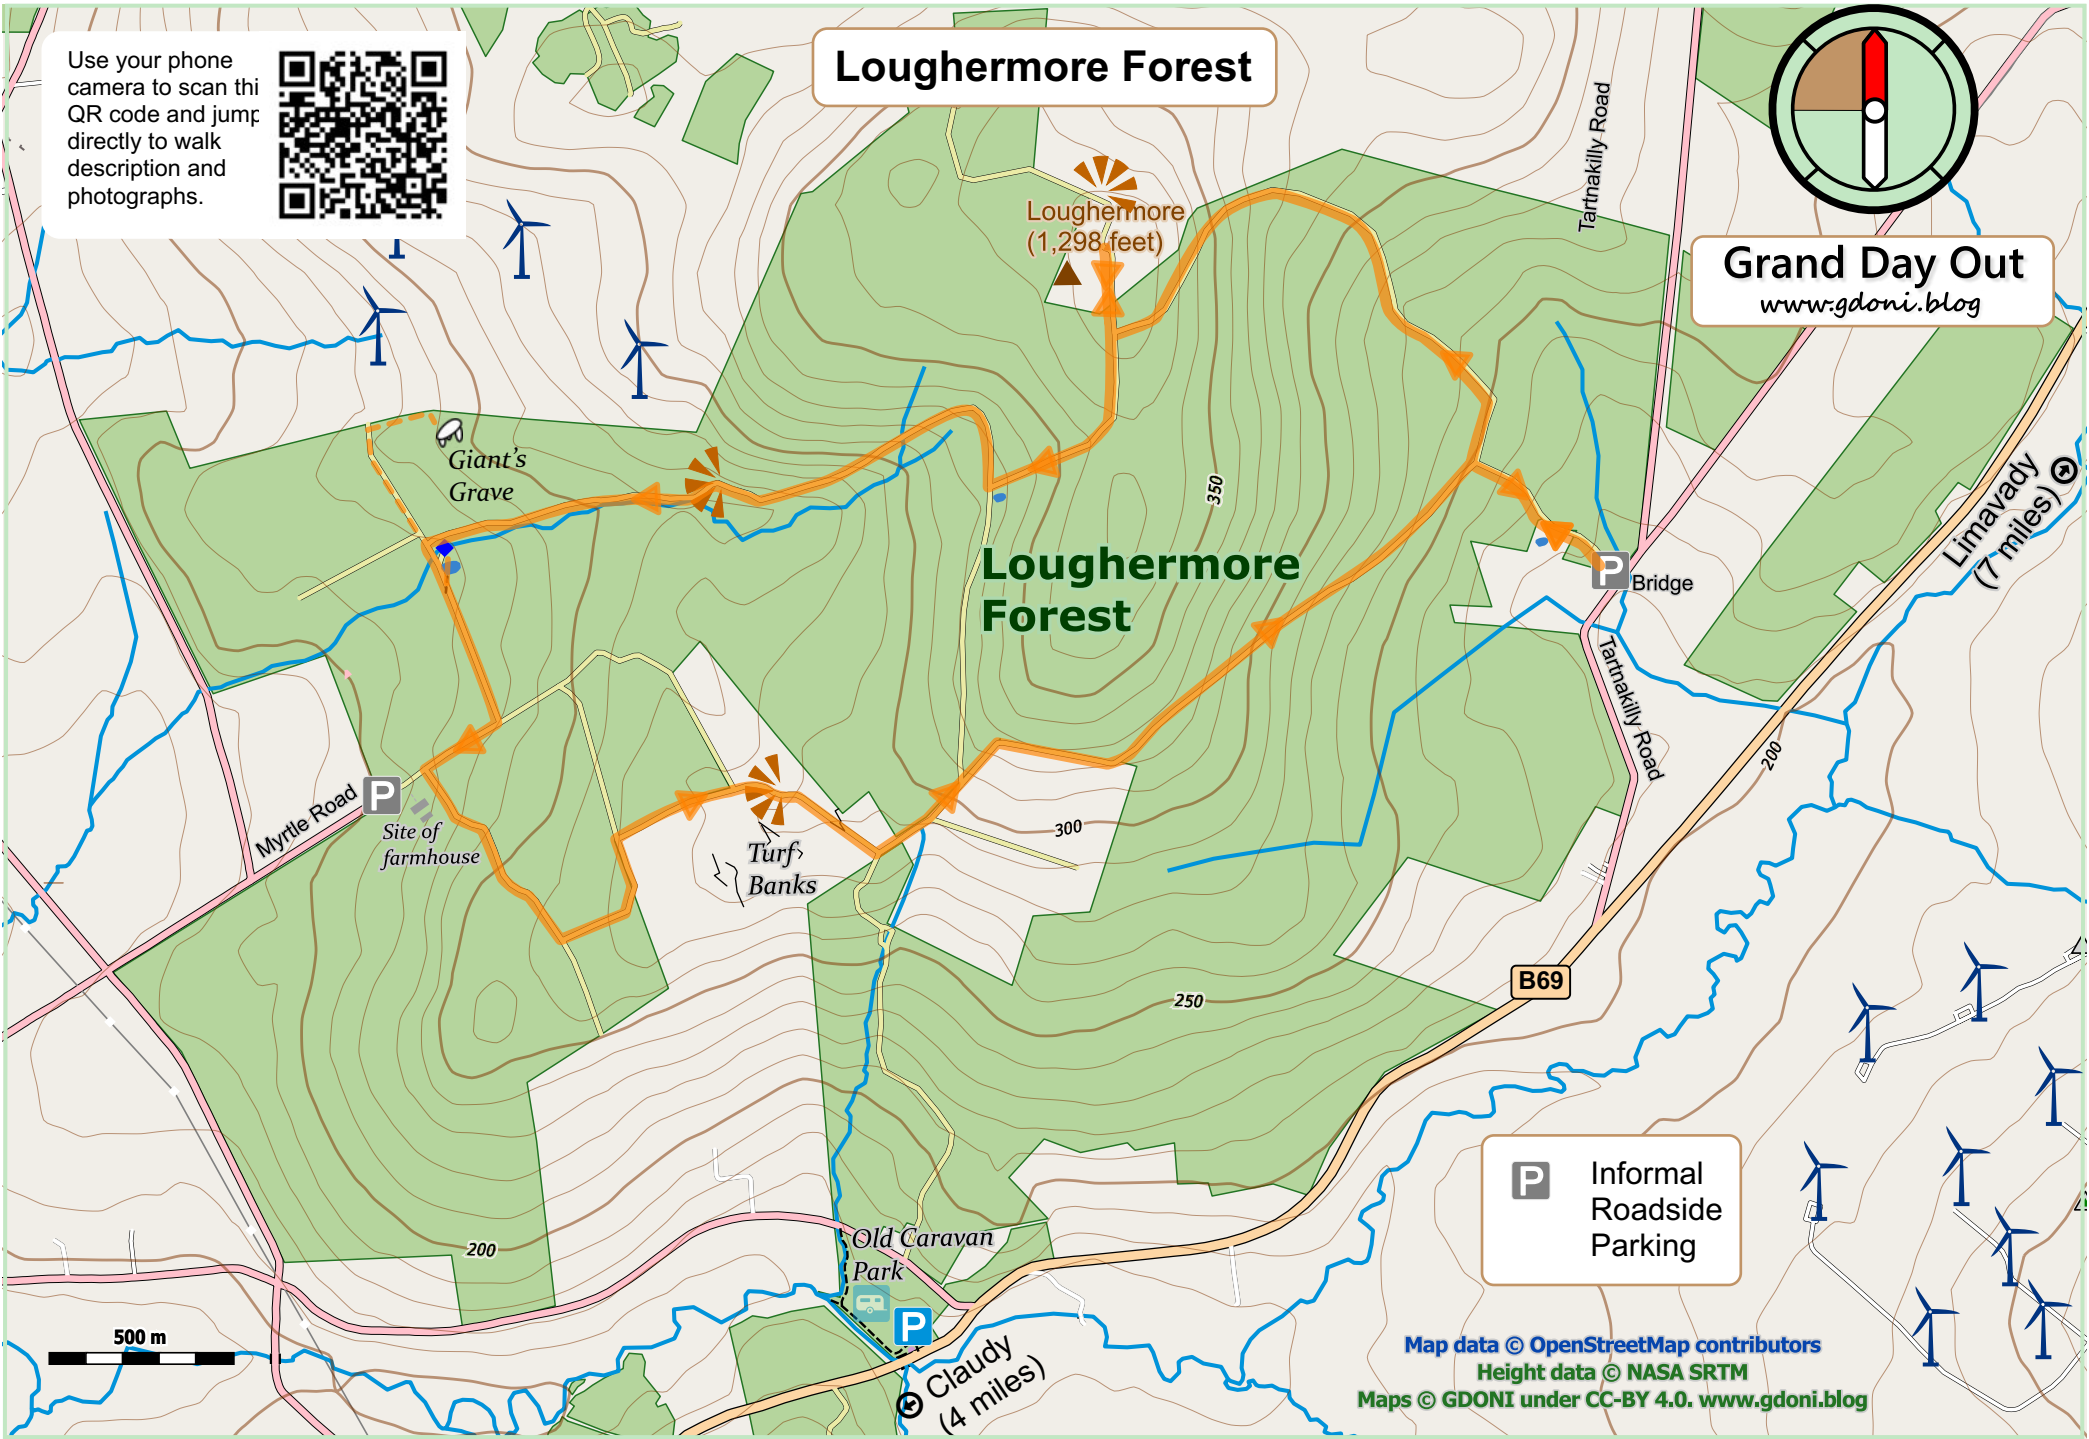

Use your phone camera to scan the QR code and jump directly to walk description and photographs.

Loughermore Forest

Grand Day Out
www.gdoni.blog

Loughermore
(1,298 feet)

Loughermore Forest

Bridge

Limavady
(7 miles)

Myrtle Road
P
Site of
farmhouse

Turf
Banks

B69

P Informal
Roadside
Parking

Old Caravan
Park

Cloudy
(4 miles)

Map data © OpenStreetMap contributors
Height data © NASA SRTM
Maps © GDONI under CC-BY 4.0. www.gdoni.blog

500 m