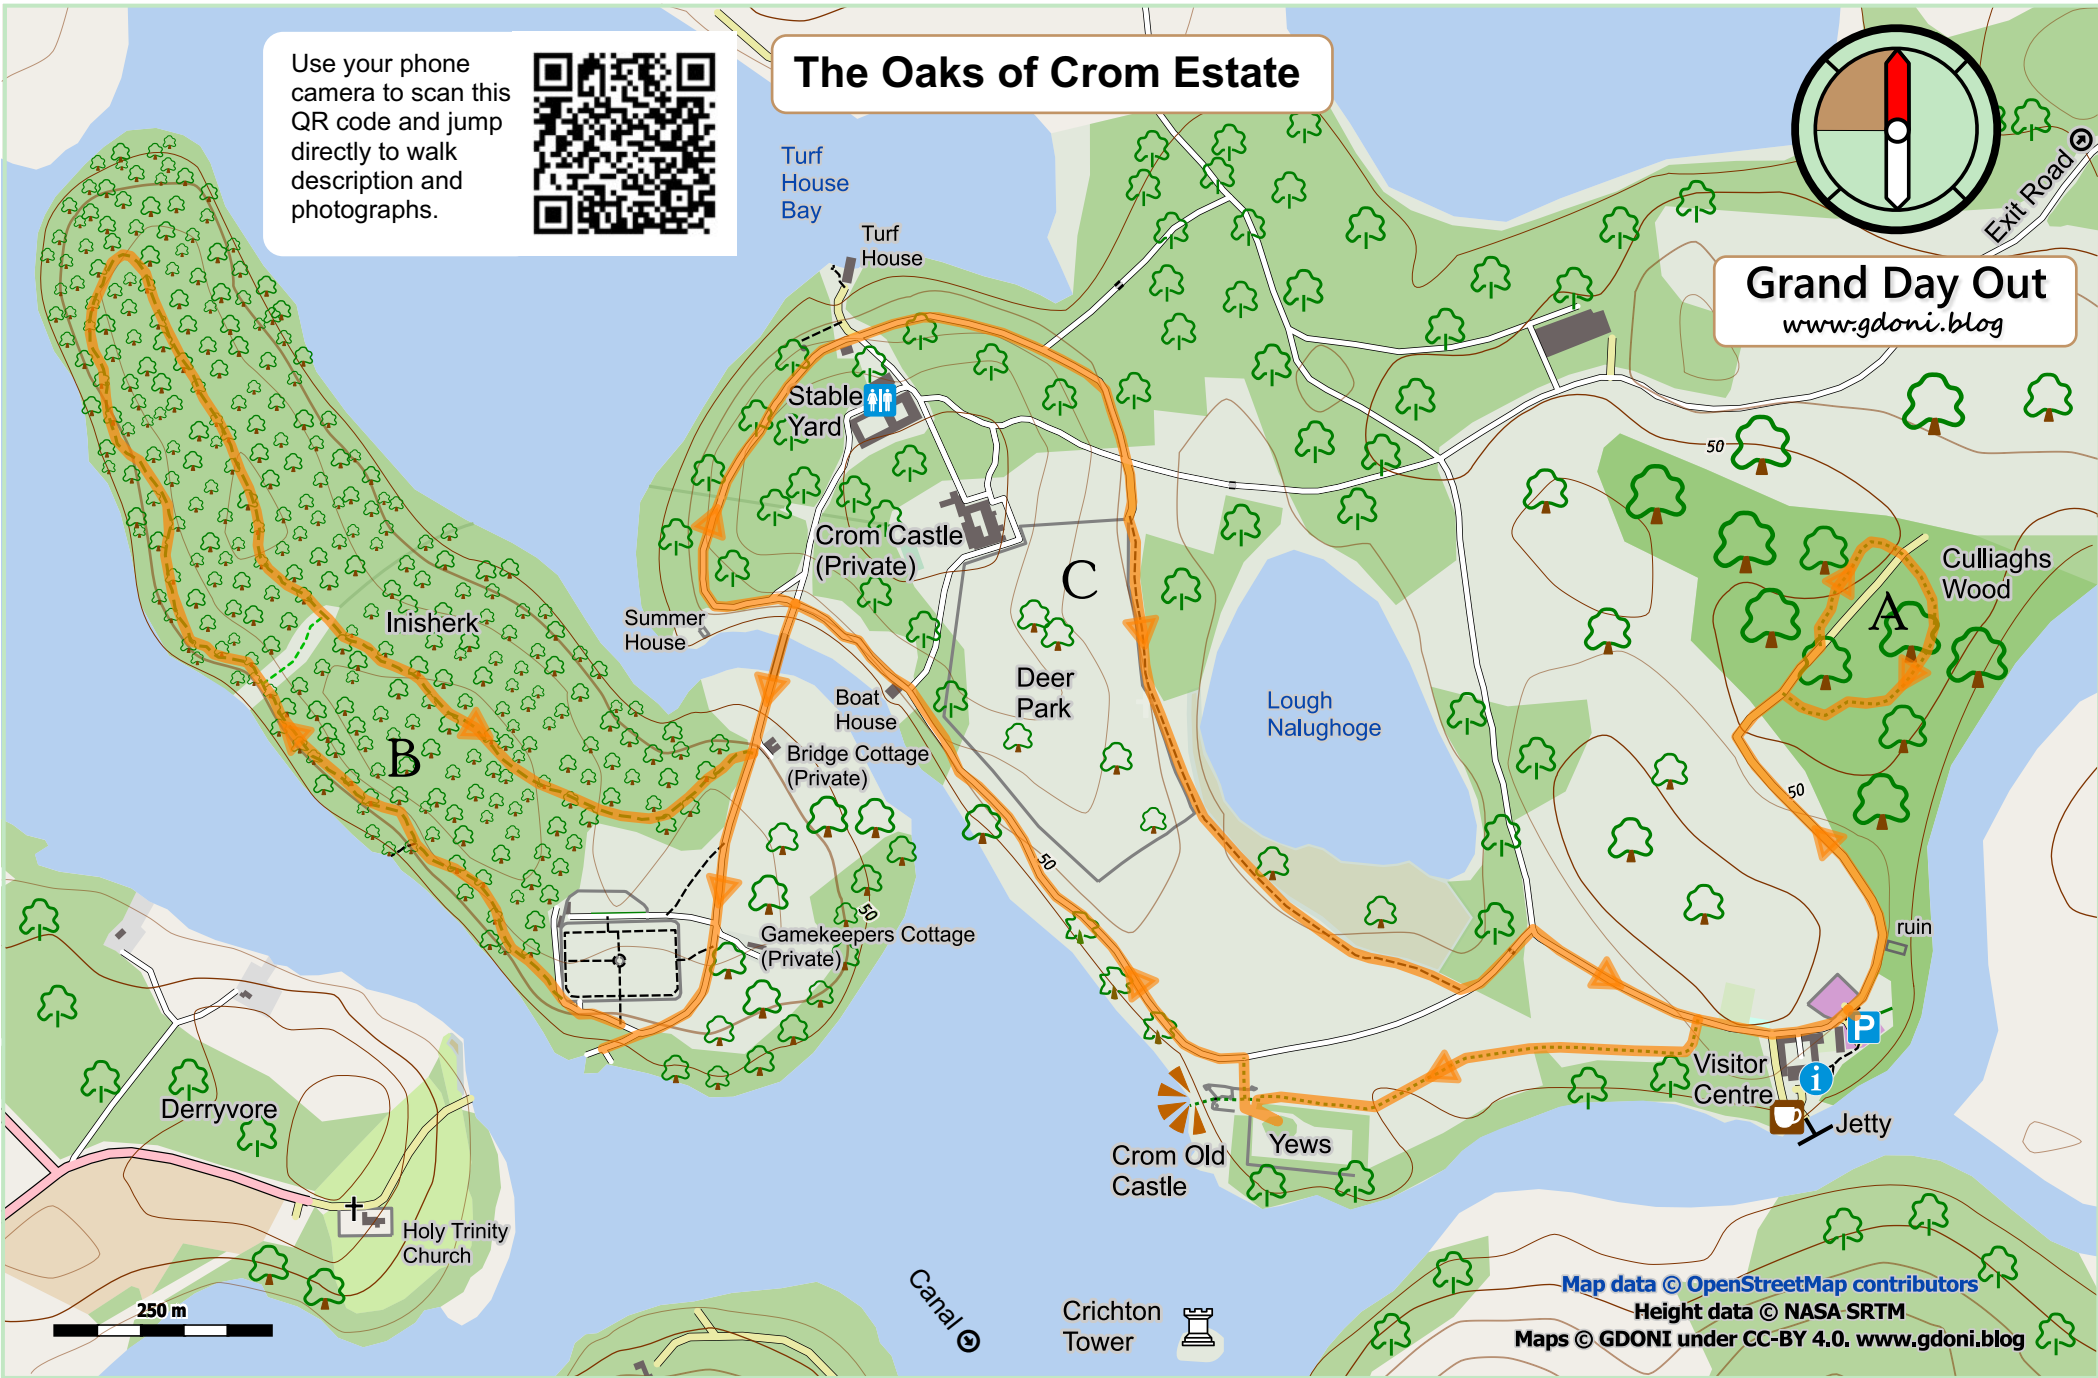

Use your phone camera to scan this QR code and jump directly to walk description and photographs.

The Oaks of Crom Estate

Grand Day Out
www.gdoni.blog

Map data © OpenStreetMap contributors
Height data © NASA SRTM
Maps © GDONI under CC-BY 4.0. www.gdoni.blog