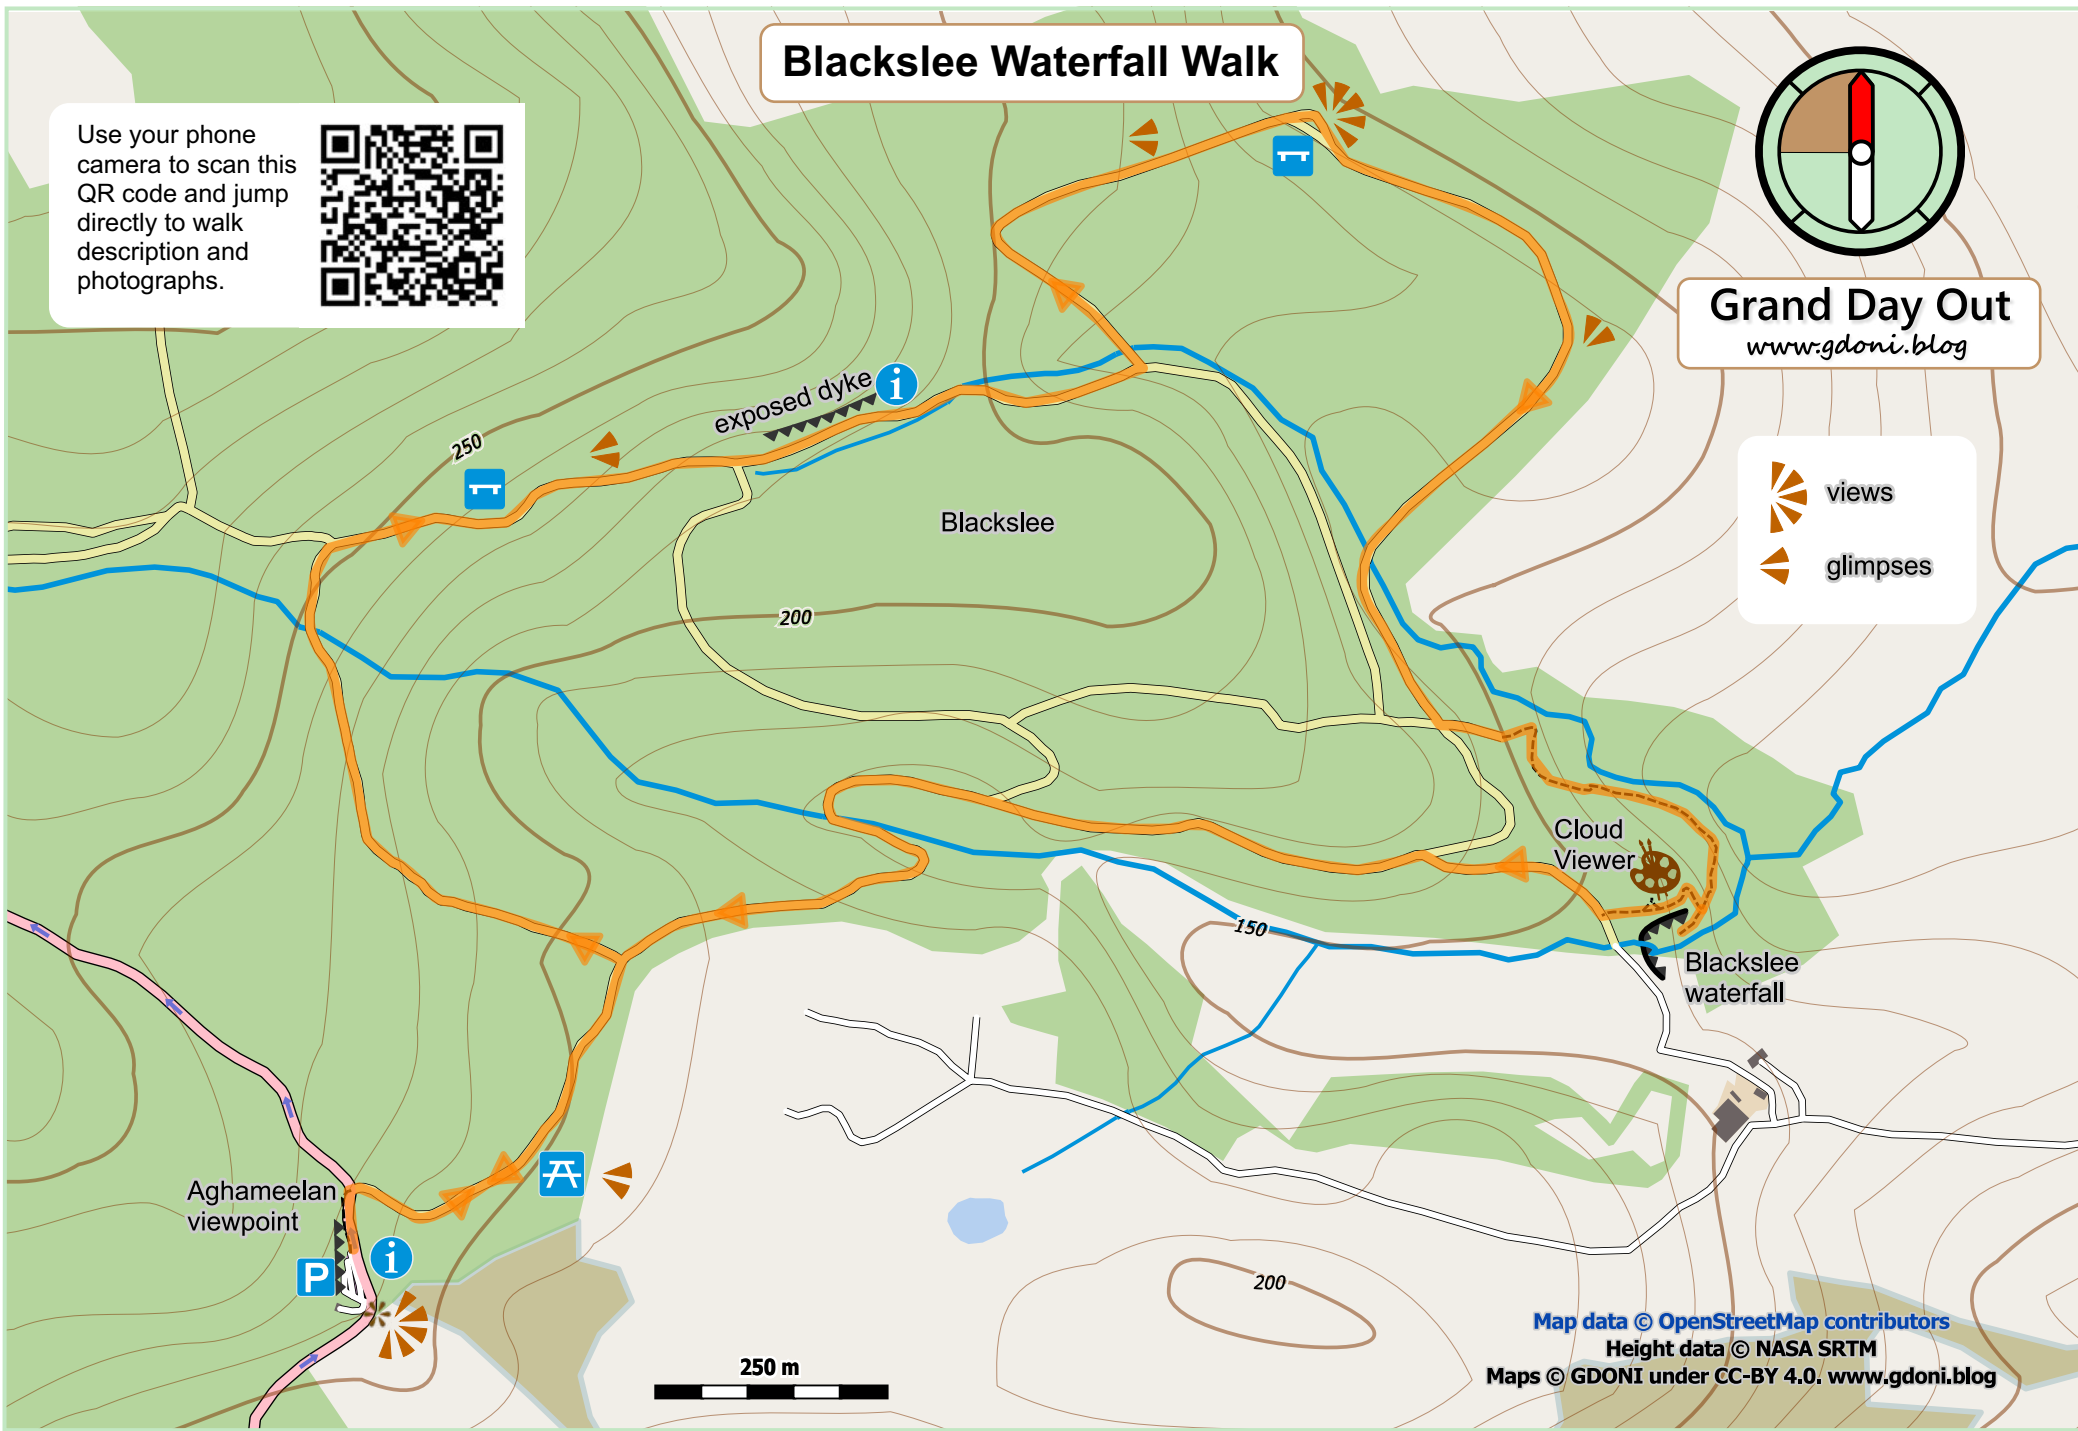

# Blackslee Waterfall Walk

Use your phone camera to scan this QR code and jump directly to walk description and photographs.

**Grand Day Out**  
[www.gdoni.blog](http://www.gdoni.blog)

 views  
 glimpses

Aghameelan viewpoint

Blackslee

Cloud Viewer

Blackslee waterfall

250 m

Map data © OpenStreetMap contributors  
Height data © NASA SRTM

Maps © GDONI under CC-BY 4.0. [www.gdoni.blog](http://www.gdoni.blog)