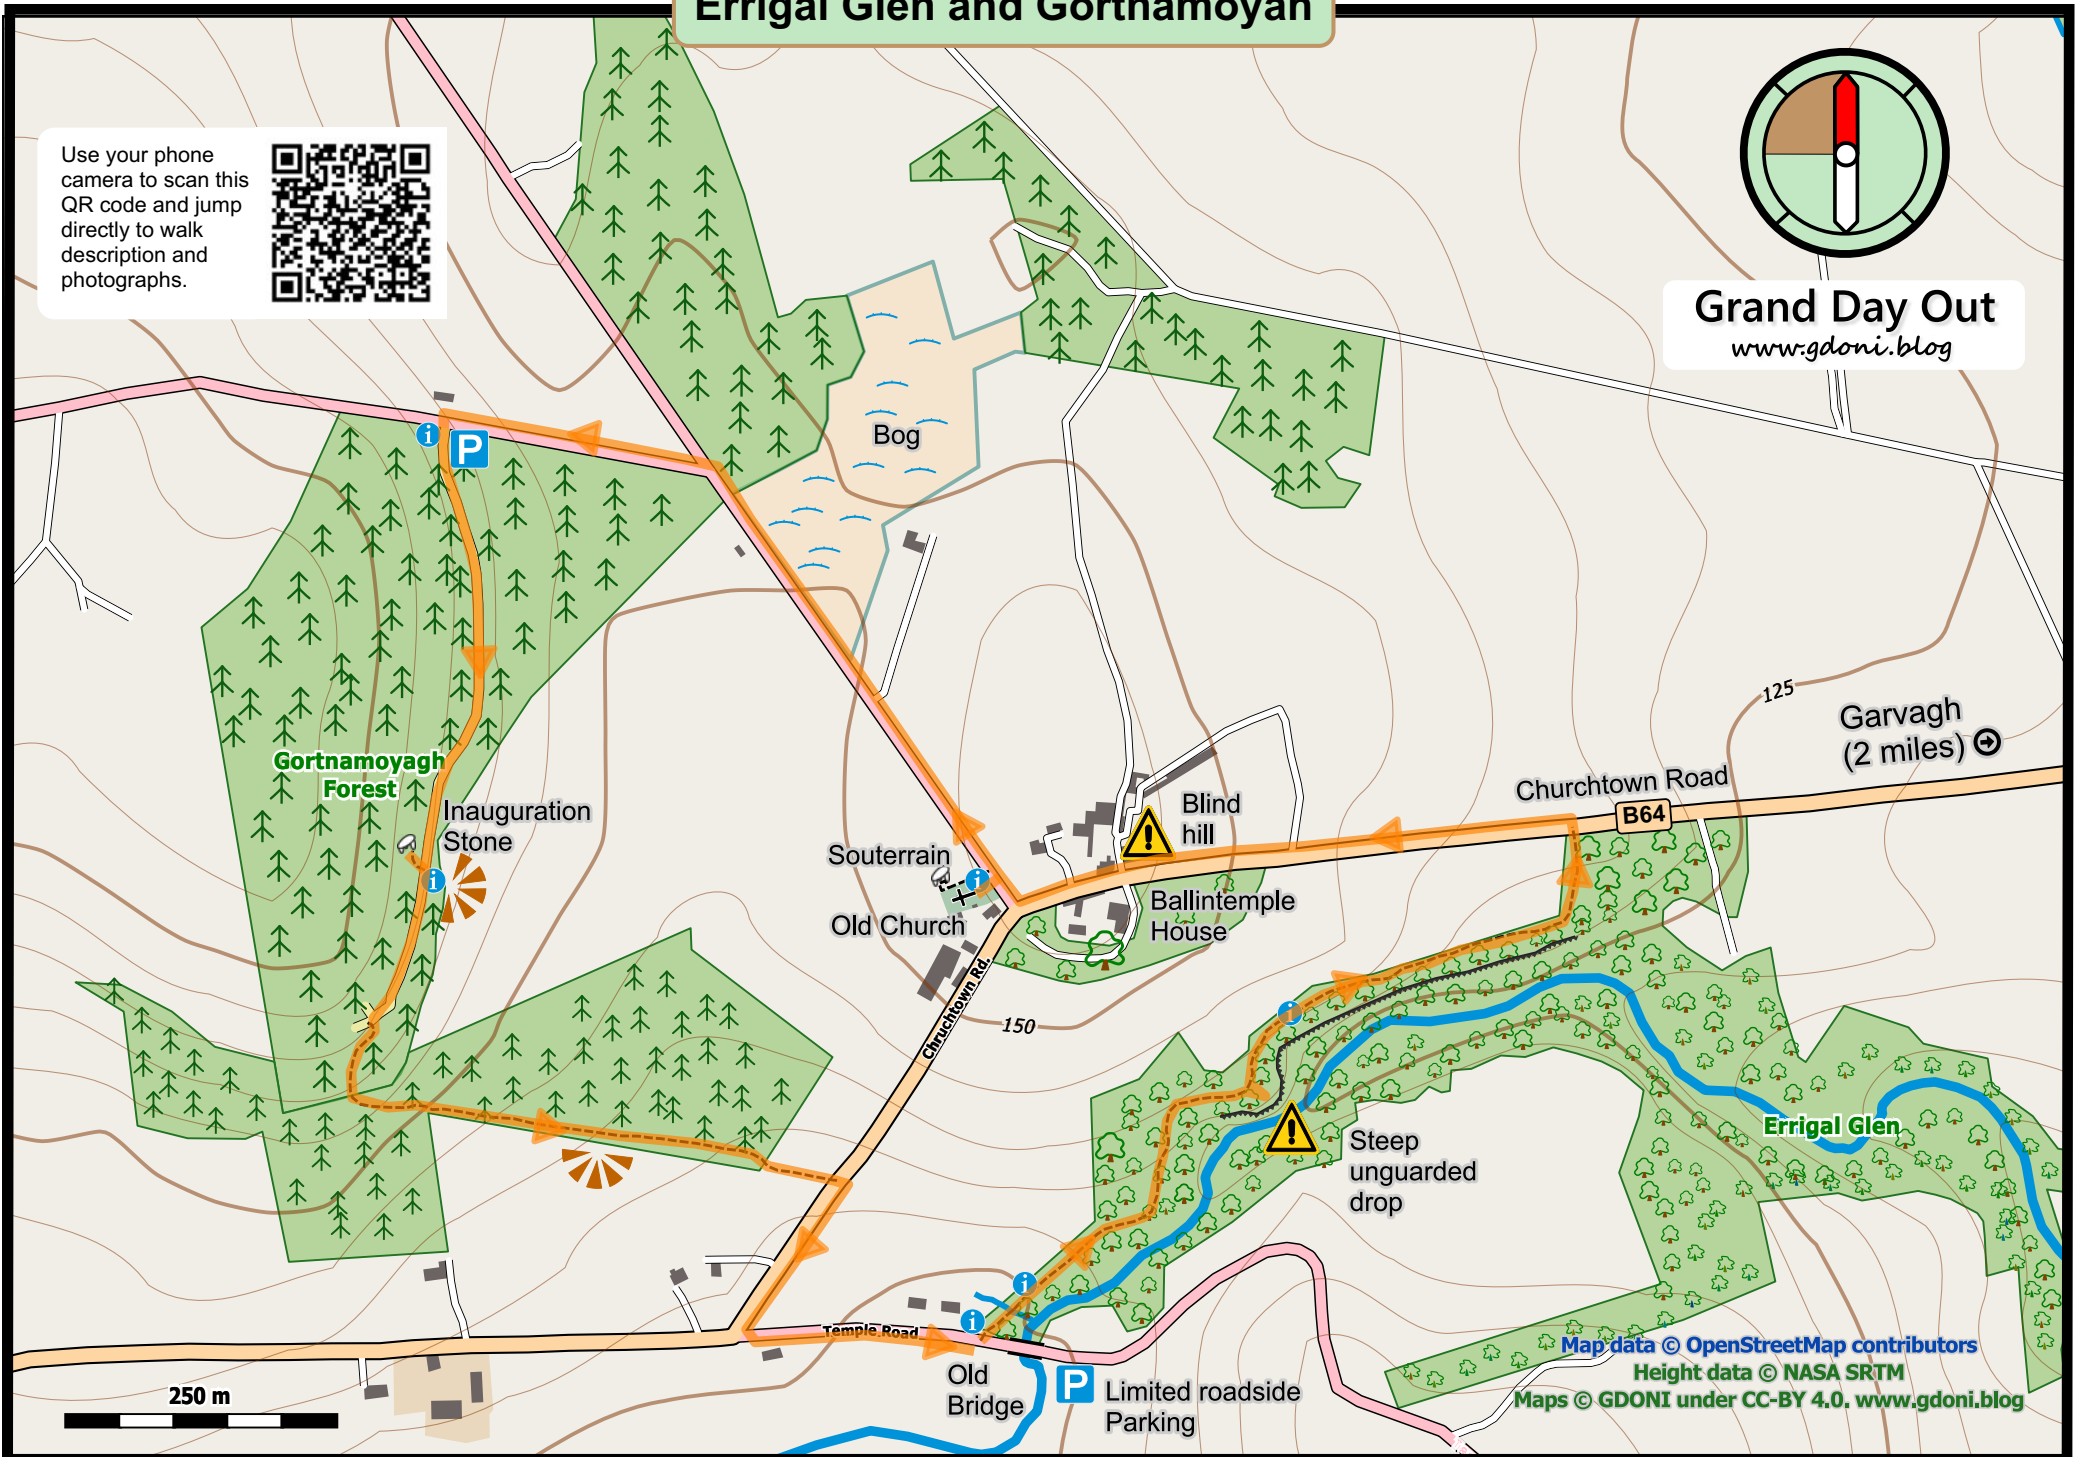

Errigal Glen and Gortnamoyah

Use your phone camera to scan this QR code and jump directly to walk description and photographs.

Grand Day Out
www.gdoni.blog

Map data © OpenStreetMap contributors
Height data © NASA SRTM
Maps © GDONI under CC-BY 4.0, www.gdoni.blog