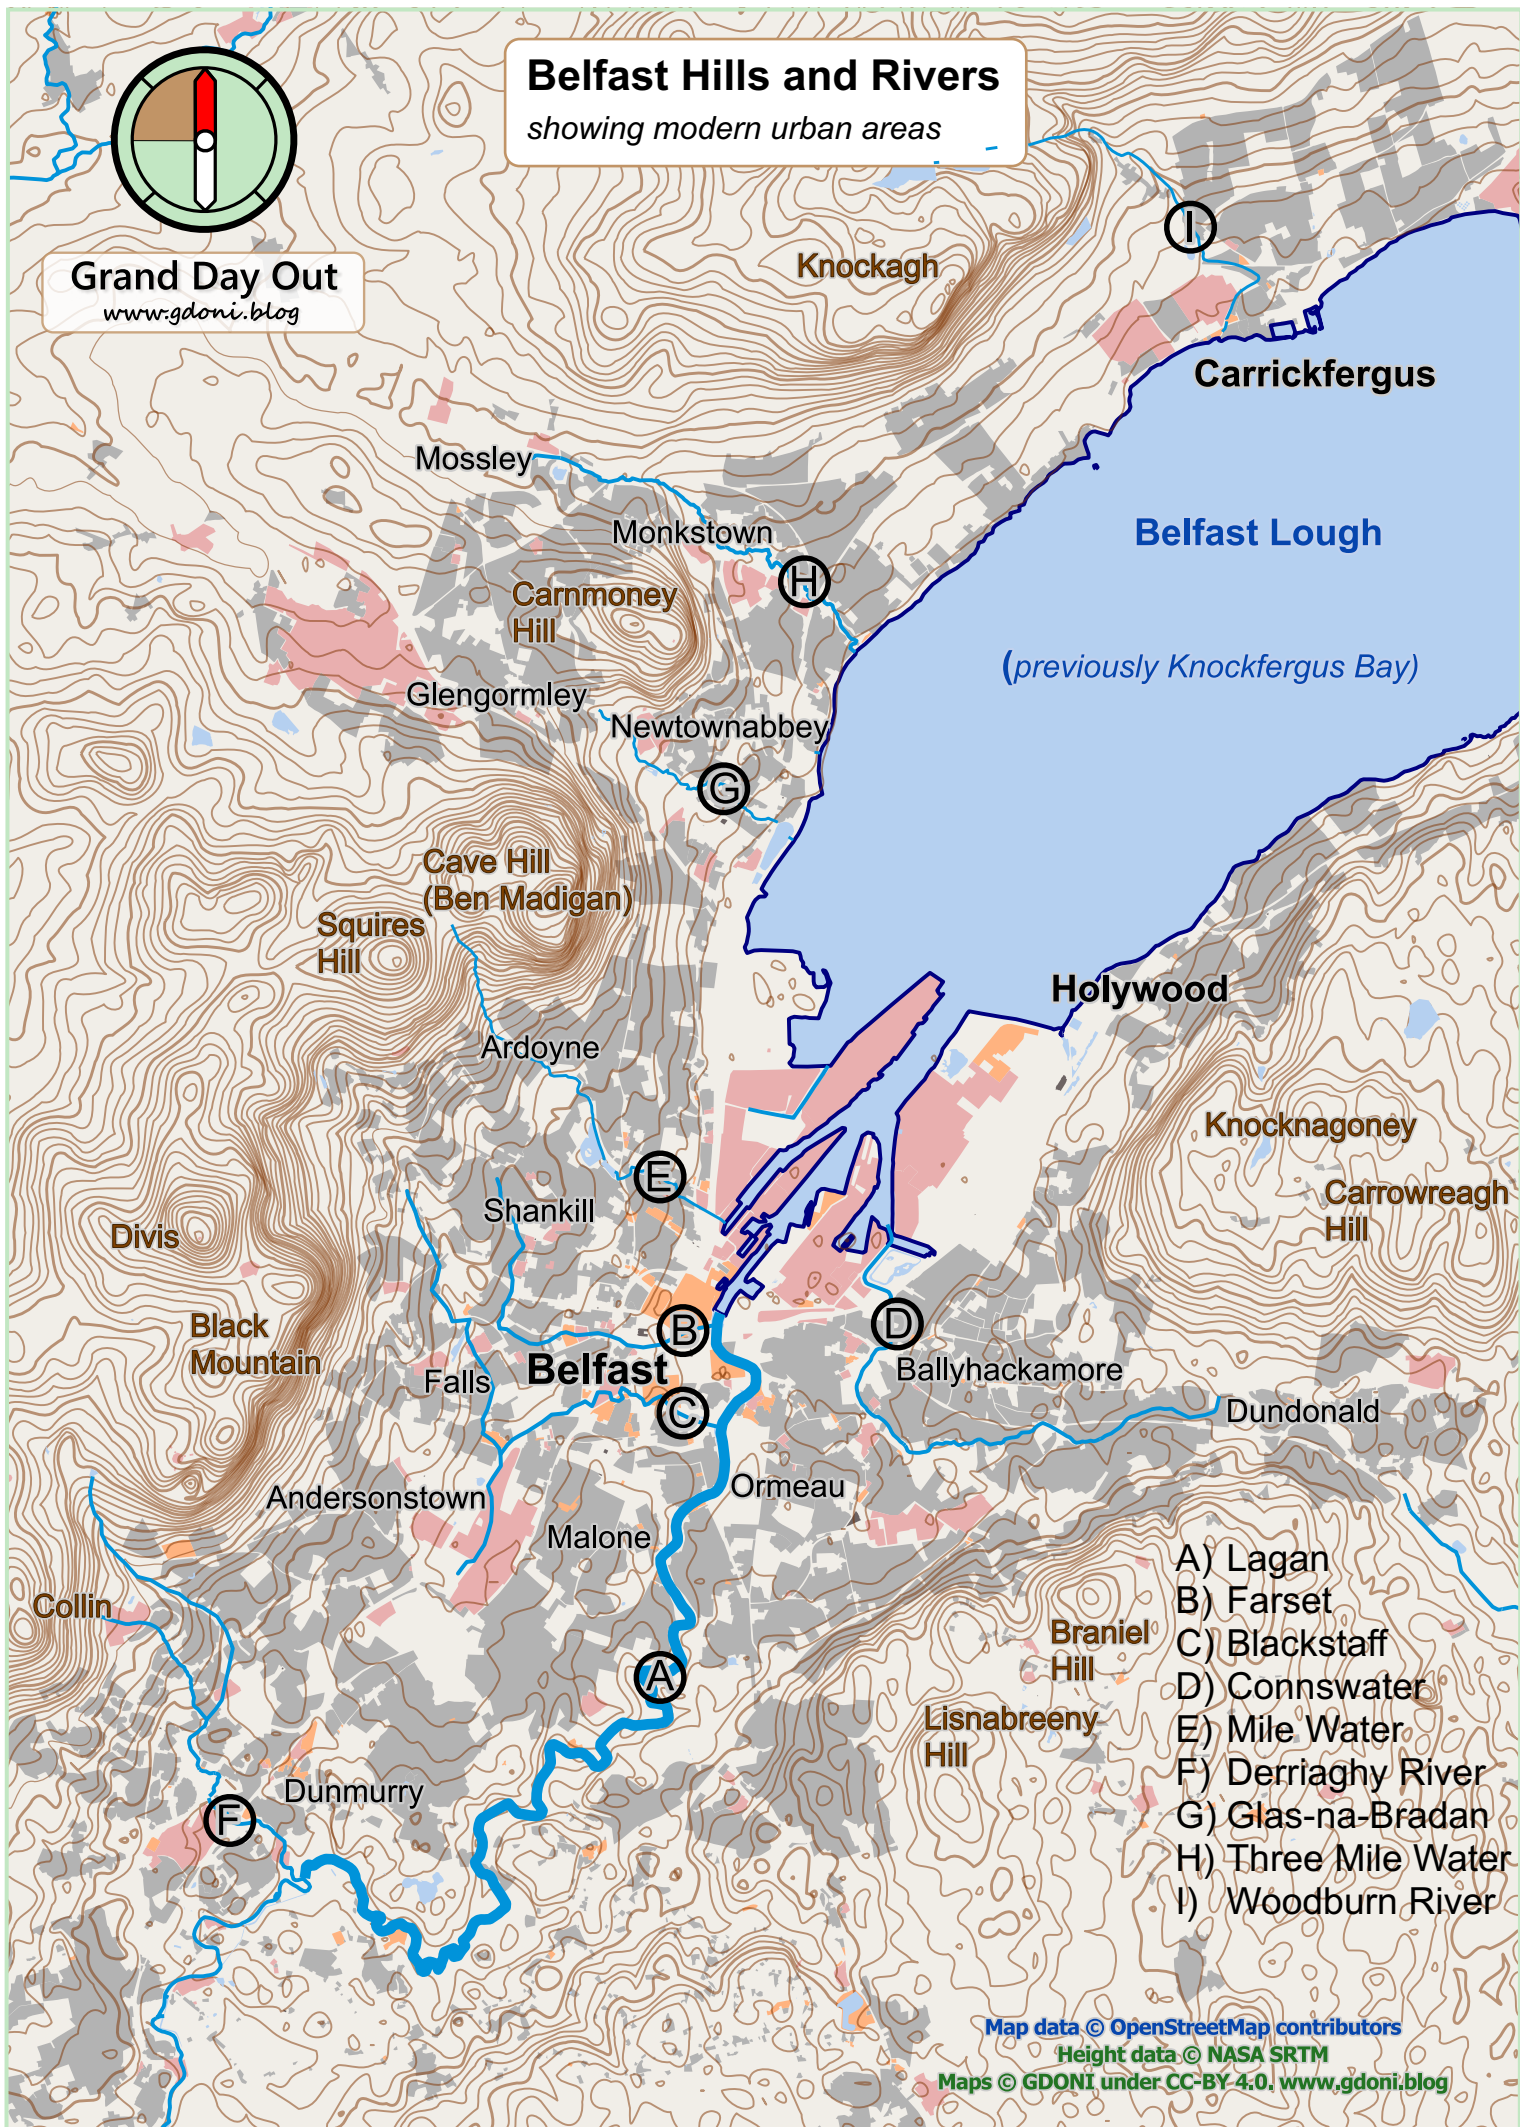

Grand Day Out
www.gdoni.blog

Belfast Hills and Rivers

showing modern urban areas

- A) Lagan
- B) Farset
- C) Blackstaff
- D) Connswater
- E) Mile Water
- F) Derrriaghy River
- G) Glas-na-Bradán
- H) Three Mile Water
- I) Woodburn River

Map data © OpenStreetMap contributors

Height data © NASA SRTM

Maps © GDONI under CC-BY 4.0, www.gdoni.blog