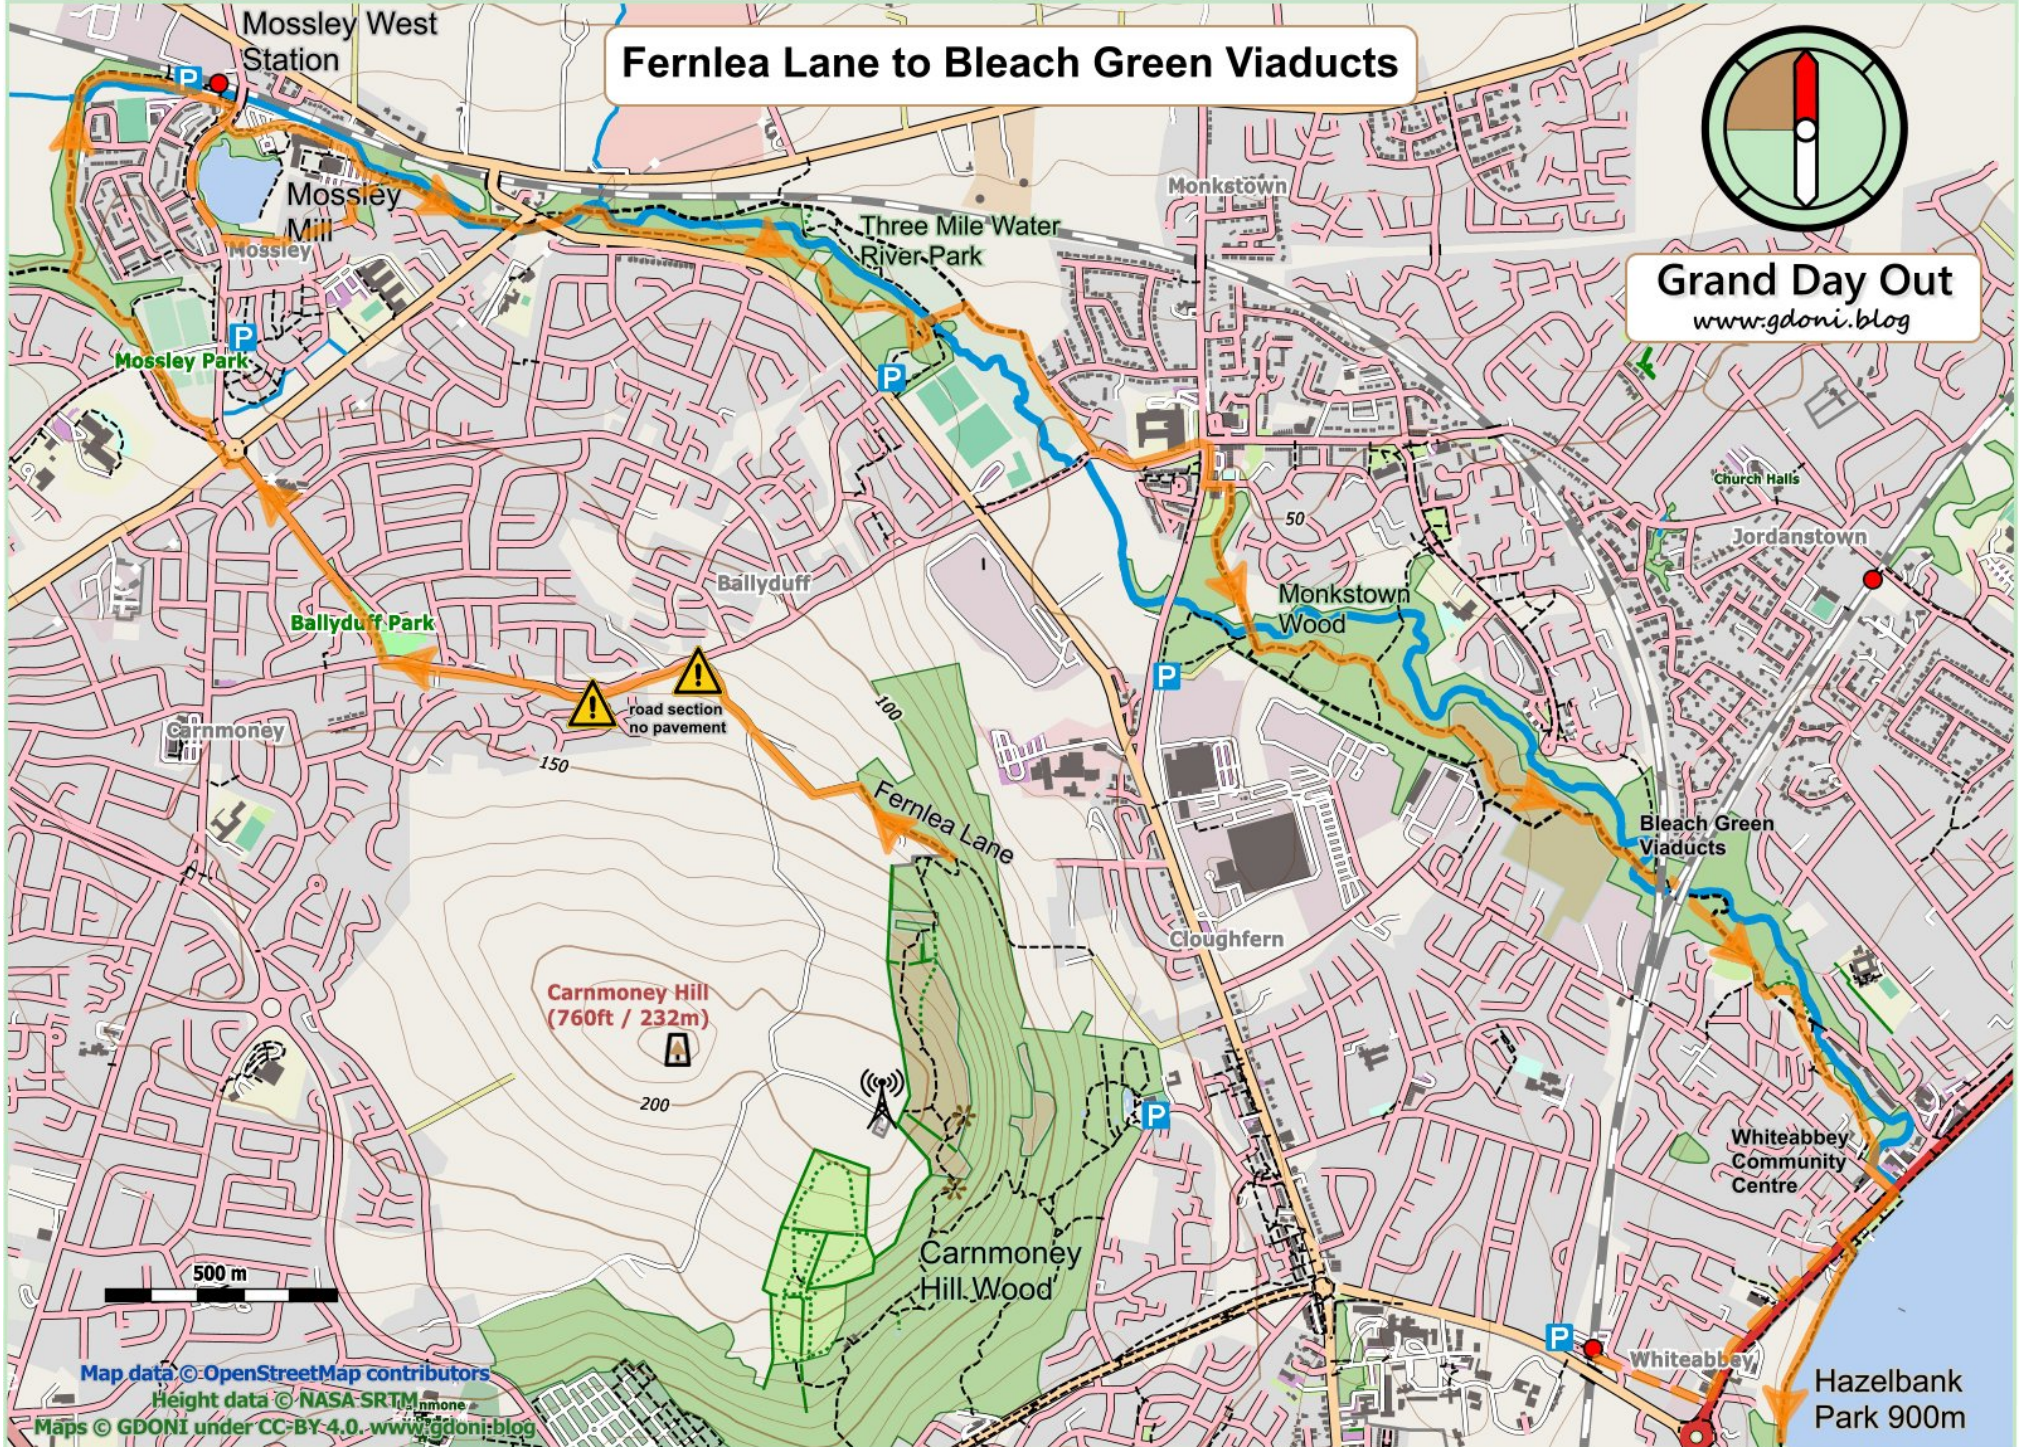

Fernlea Lane to Bleach Green Viaducts

Grand Day Out
www.gdoni.blog

Map data © OpenStreetMap contributors
Height data © NASA SRTM
Maps © GDONI under CC-BY-4.0. www.gdoni.blog

Hazelbank Park 900m