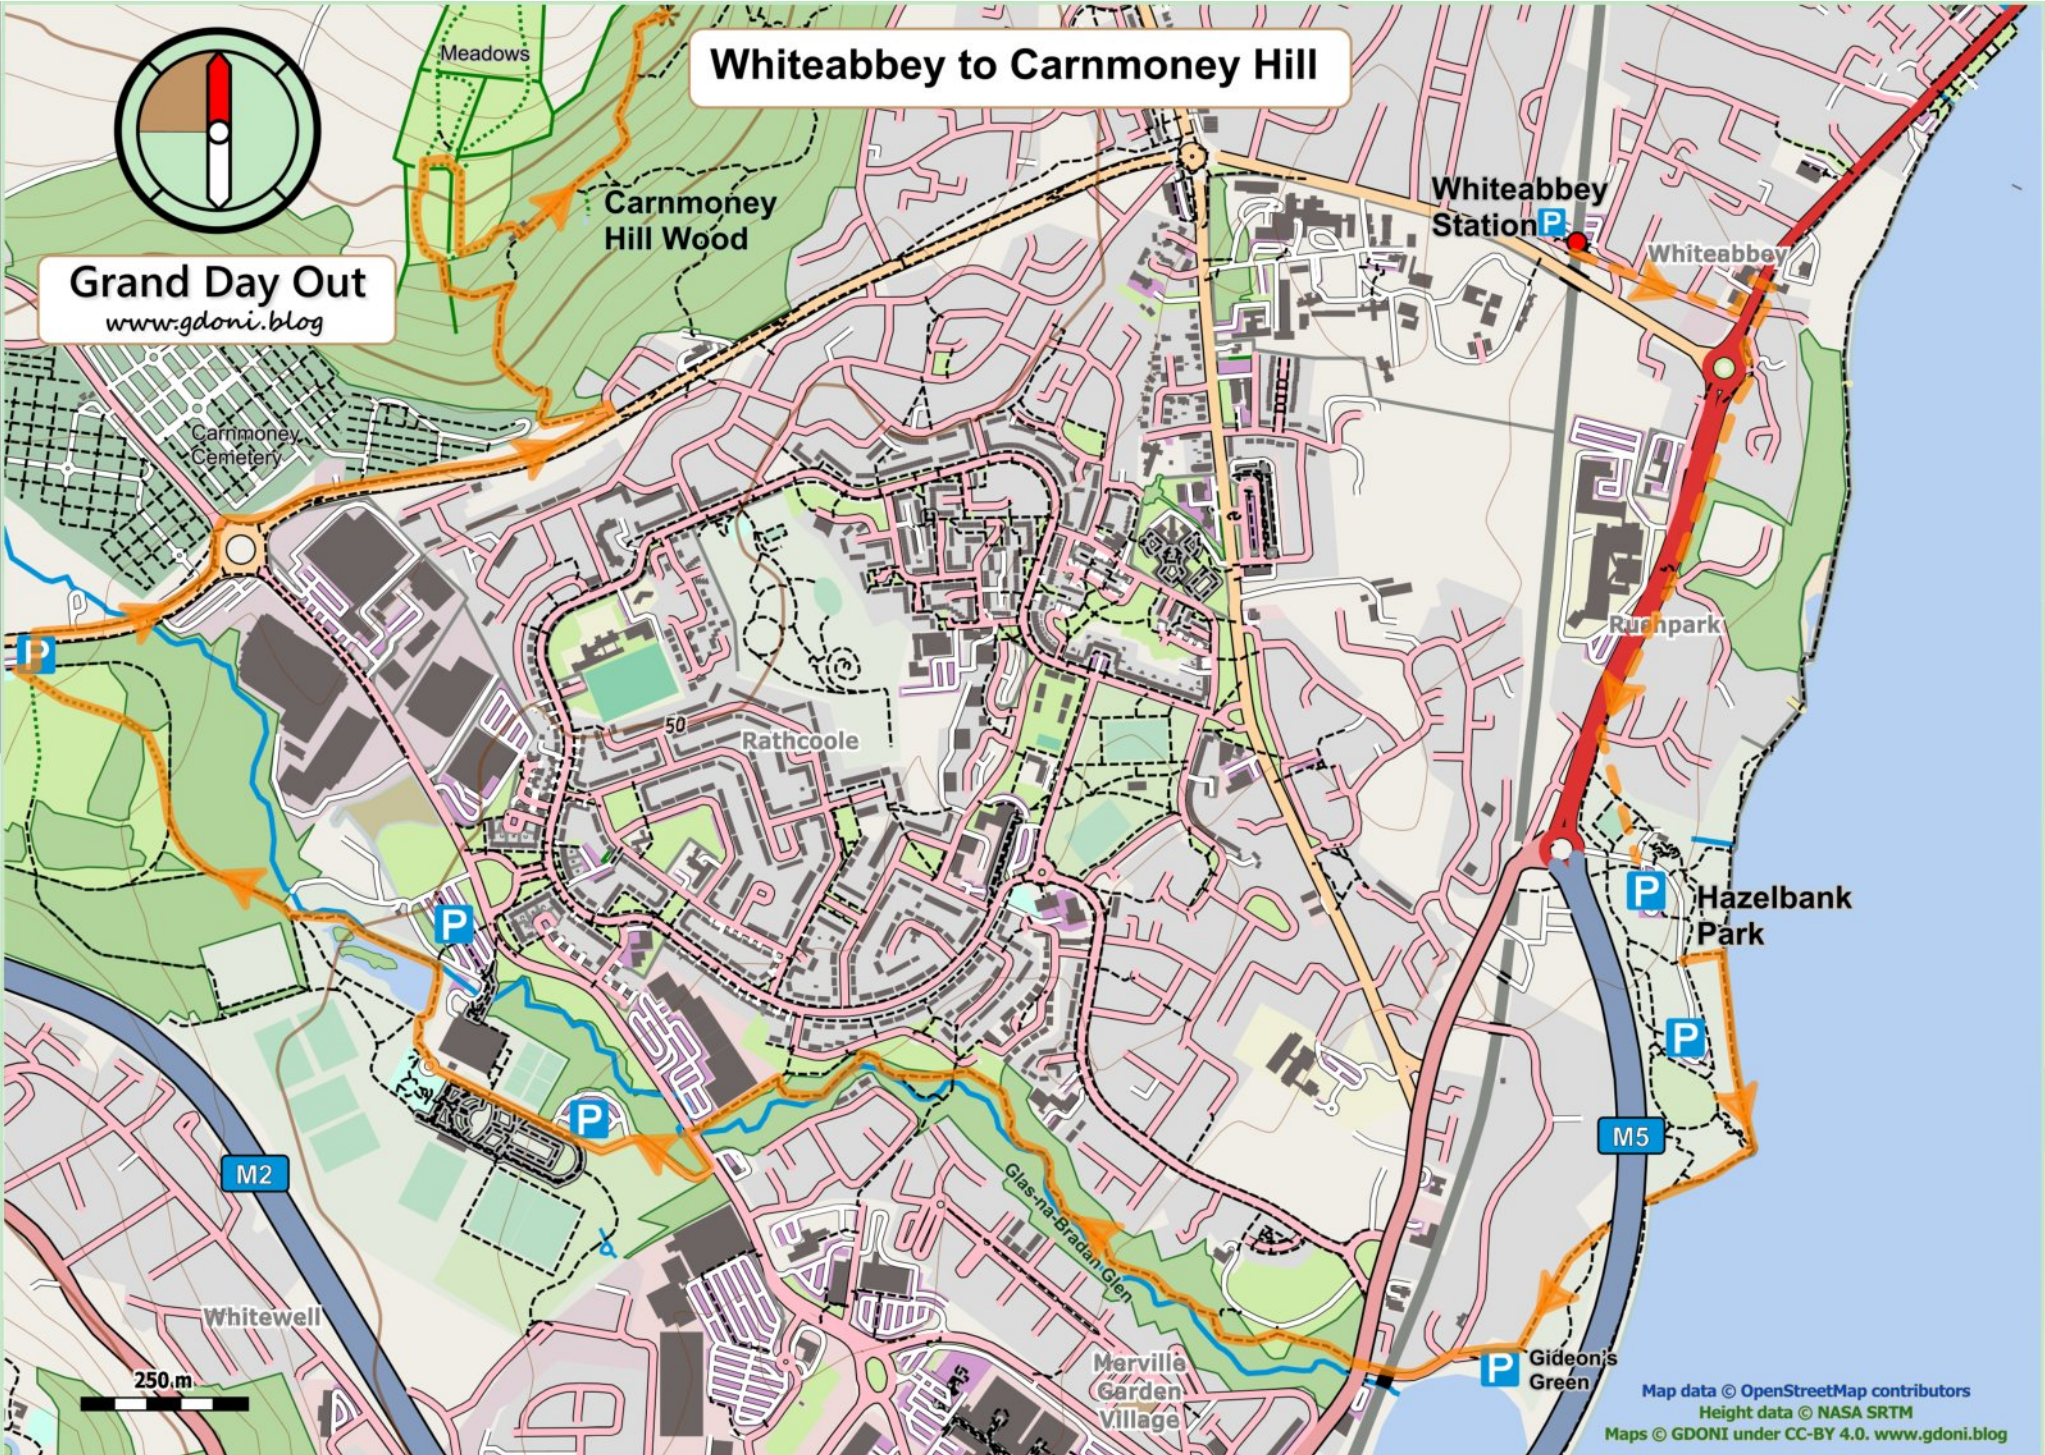

Whiteabbey to Carnmoney Hill

Grand Day Out
www.gdoni.blog

Map data © OpenStreetMap contributors
Height data © NASA SRTM
Maps © GDONI under CC-BY 4.0. www.gdoni.blog